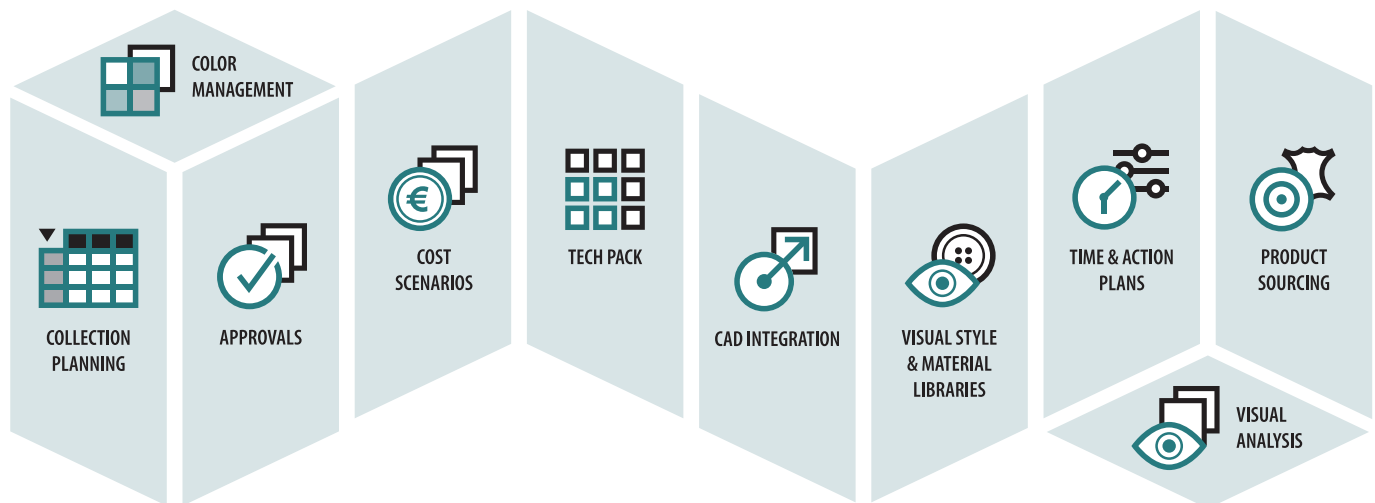

Keep everyone in the loop.

## Increased Visibility from Design to Delivery

- Achieve cross functional collaborative workflow
- Experience faster product development
- Increase product quality
- Decrease product costs
- Reduce task redundancies
- Improve clients satisfaction with quicker issue resolution
- Strengthen reliability and assure on-time deliveries
- Effectively manage increasing style variety and complexity
- Increase productivity and innovation